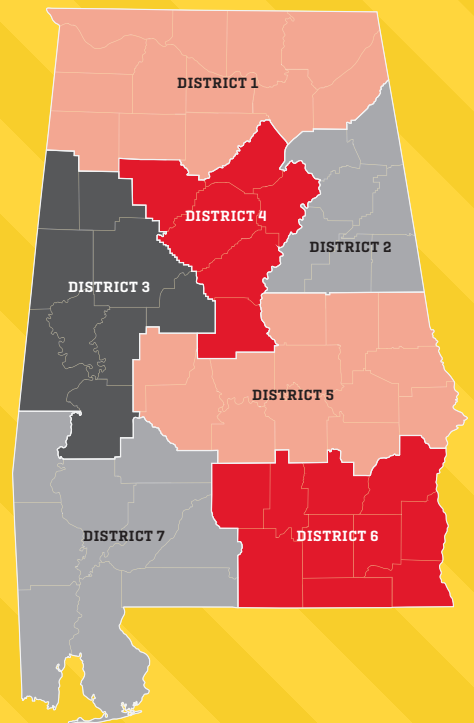

WHERE TO TRAIN

7

From work-while-you-learn apprenticeships to career-elevating college courses, there are hundreds of ways to kick off your construction career right here in Alabama. If you're ready to start mastering a trade, check out the list below to find out where you can get the training you need.

DISTRICT 7

CHOCTAW	BALDWIN	MONROE
WASHINGTON	CLARKE	ESCAMBIA
MOBILE	WILCOX	CONECUH

High Schools

ALMA BRYANT HIGH SCHOOL
251.824.3213
Welding

BRYANT CAREER TECHNICAL CENTER
251.957.2845
Electrical
HVAC
Industrial Maintenance
Plumbing
Welding

CONTINUOUS LEARNING CENTER
251.221.2122
Cabinet Making

ESCAMBIA-BREWTON CAREER TECHNICAL CENTER
251.867.7829
Building Construction
Masonry
Welding

ESCAMBIA COUNTY HIGH SCHOOL
251.368.9181
Carpentry
Welding

FAULKNER CAREER TECHNICAL CENTER
251.221.5431
Carpentry
Electrical
HVAC
Masonry
Welding

MONROE COUNTY CAREER TECHNICAL CENTER
251.575.4381
Electrical
Industrial Maintenance

NORTH BALDWIN CENTER FOR TECHNOLOGY
251.937.6751
Building Construction
HVAC
Welding

SOUTH BALDWIN CENTER FOR TECHNOLOGY
251.947.5041
Building Construction
Carpentry
Drafting Design
Welding

WASHINGTON COUNTY CAREER TECHNICAL CENTER
251.847.2040
Carpentry
Industrial Maintenance
Welding

WILCOX CENTRAL HIGH SCHOOL
334.682.9239
Masonry
Welding