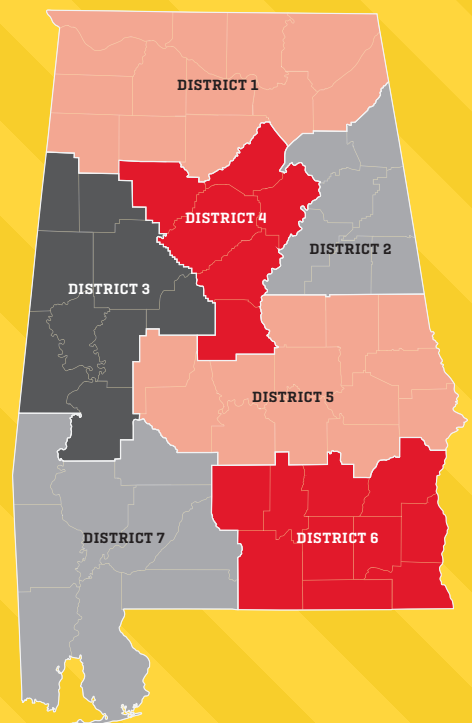

WHERE TO TRAIN

41

From work-while-you-learn apprenticeships to career-elevating college courses, there are hundreds of ways to kick off your construction career right here in Alabama. If you're ready to start mastering a trade, check out the list below to find out where you can get the training you need.

DISTRICT 4

BLOUNT   JEFFERSON
ST. CLAIR   SHELBY
WALKER   CHILTON

High Schools

ACADEMY OF CRAFT TRAINING

205.719.3220
Building Construction
Electrical
HVAC
Masonry
Welding

BESSEMER CENTER FOR TECHNOLOGY

205.432.3778
HVAC

BESSEMER HIGH SCHOOL

205.432.7300
Welding

BLOUNT COUNTY CAREER TECHNOLOGY CENTER

205.625.3424
Building Construction
Industrial Maintenance
Welding
Drafting

CALERA HIGH SCHOOL

205.682.6100
Carpentry

CENTER POINT HIGH SCHOOL

205.379.3400
Electrical

CHELSEA HIGH SCHOOL

205.682.7200
Drafting

CLAY-CHALKVILLE HIGH SCHOOL

205.379.3050
Electrical

EDEN AREA TECHNICAL CENTER

205.549.7055
Carpentry
Welding

FAIRFIELD HIGH PREPARATORY SCHOOL

205.785.5176
Masonry

GARDENDALE HIGH SCHOOL

205.379.3600
Drafting Design
Welding

HEWITT-TRUSSVILLE HIGH SCHOOL

205.228.4000
Electrical

HUFFMAN HIGH SCHOOL

205.231.5000
Drafting Design

JACKSON OLIN HIGH SCHOOL

205.231.6431
HVAC

MINOR HIGH SCHOOL

205.379.4750
Building Construction
Welding

PINSON VALLEY HIGH SCHOOL

205.379.5100
Industrial Maintenance

PLEASANT GROVE HIGH SCHOOL

205.374.5250
Industrial Maintenance

SHELBY COUNTY SCHOOL OF TECHNOLOGY

205.682.6650
Building Construction
Electrical
Plumbing
Welding

TARRANT HIGH SCHOOL

205.849.0172
Carpentry

VESTAVIA HILLS HIGH SCHOOL

205.402.5250
Drafting Design

WA LECROY CAREER/ TECHNICAL CENTER

205.280.2920
HVAC
Welding

WALKER COUNTY CAREER TECHNICAL CENTER

205.384.5170
Drafting Design
Electrical
Welding

WENONAH HIGH SCHOOL

205.231.1675
Welding